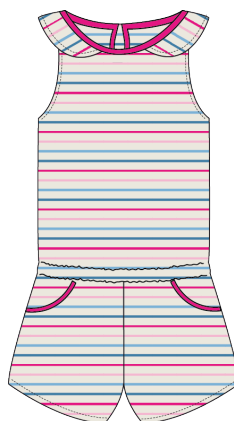

Penelope

Cotton
Colours: Blue pink stripe / Cloud/midnight stripe
Sizes: 1/2, 2/3, 3/4, 4/5, 5/6, 6/7, 7/8