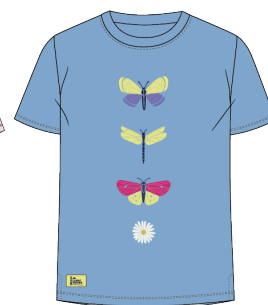

Penelope

Cotton
Colours: Blue pink stripe / Cloud/midnight stripe
Sizes: 1/2, 2/3, 3/4, 4/5, 5/6, 6/7, 7/8