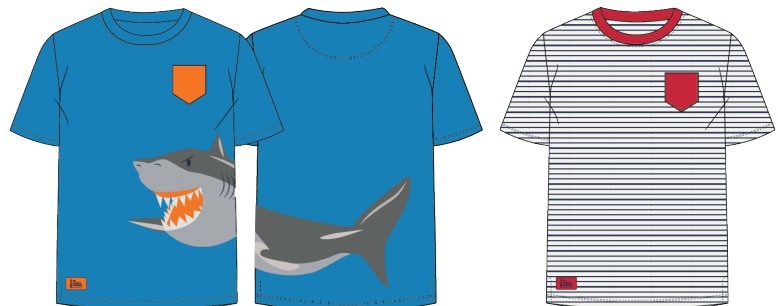

## Boys SS 2022

**Ethan**

Microfibre Waterproof Coat  
3000WVP / 3000BR

Colours: Navy stripe / Shark/surf print  
Sizes: 1/2, 2/3, 3/4, 4/5, 5/6, 6/7, 7/8

**Caleb**

Shoreline fabric  
Colour: Navy

Sizes: 1/2, 2/3, 3/4, 4/5, 5/6, 6/7, 7/8, 9/10

**Anchor**

Rubberised Waterproof Jacket,  
3000WVP

Colour: Orange/Navy / Blue / Red  
Sizes: 1/2, 2/3, 3/4, 4/5, 5/6, 6/7, 7/8, 9/10

**Riley**

80% Cotton / 20% Polyester  
Colours: Navy stripe / Blue/Orange stripe  
Sizes: 1/2, 2/3, 3/4, 4/5, 5/6, 6/7, 7/8

**Pier Short Sleeve**

100% Cotton, 200g Pique Top  
Colours: Eclipse stripe/VW / Pillarbox  
Sizes: 1/2, 2/3, 3/4, 5/6, 7/8, 9/10

**Oliver Short Sleeve**

100% Cotton, 200g Jersey Top  
Colour: Shark print  
Sizes: 1/2, 2/3, 3/4, 4/5, 5/6, 6/7, 7/8  
Colour: Eclipse stripe  
Sizes: 1/2, 2/3, 3/4, 5/6, 7/8, 9/10